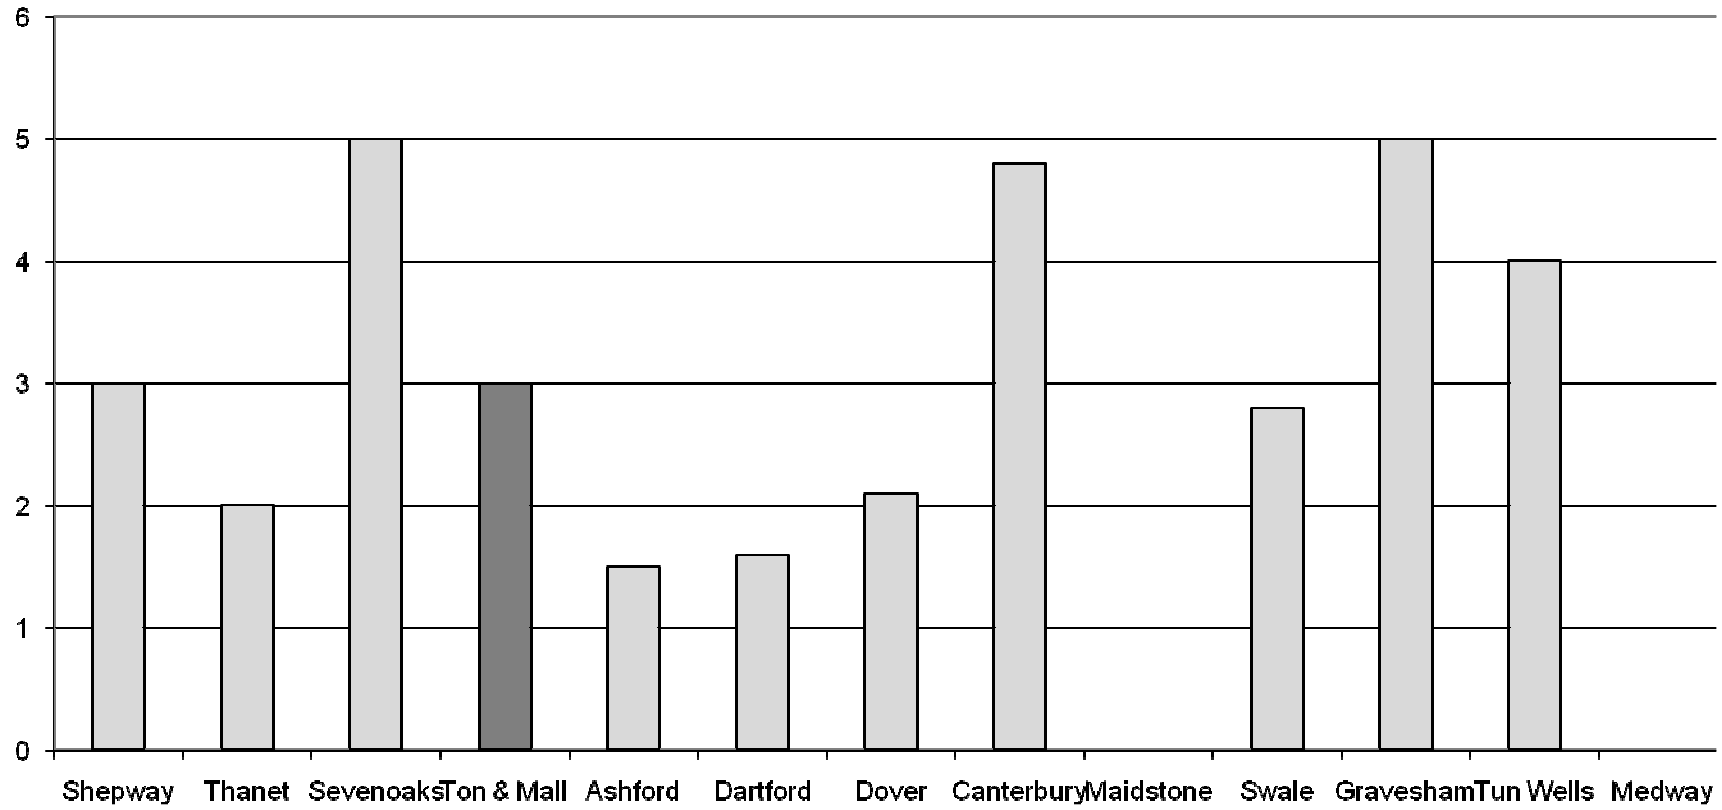

Enforcement staff - FTE Aug 2011

	FTEs	Management	Senior/Man	Senior	Officer	Assistant	Technical	admin		
Enforcement	3	0	0	0	1	1	0	1	Shepway	3
<i>Enforcement</i>	2	0	1	0	1	0	0	0	Thanet	2
<i>Enforcement</i>	5	0	1	0	2	0	0	2	Sevenoaks	5
<i>Enforcement</i>	3	0	0	1	0	0	2	0	Ton & Mall	3
<i>Enforcement</i>	1.5	0	0.5	0	1	0	0	0	Ashford	1.5
<i>Enforcement</i>	1.6	0	0	1	0.6	0	0	0	Dartford	1.6
<i>Enforcement</i>	2.1	0	0.5	0	1.6	0	0	0	Dover	2.1
<i>Enforcement</i>	4.8	1	0	0	3.5	0	0	0.3	Canterbury	4.8
<i>Enforcement</i>									Maidstone	
<i>Enforcement</i>	2.8	0	1	0	1.8	0	0	0	Swale	2.8
<i>Enforcement</i>	5	0	1	0	1	1	2	0	Gravesham	5
<i>Enforcement</i>	4				1	2			Tun Wells	4
<i>Enforcement</i>									Medway	